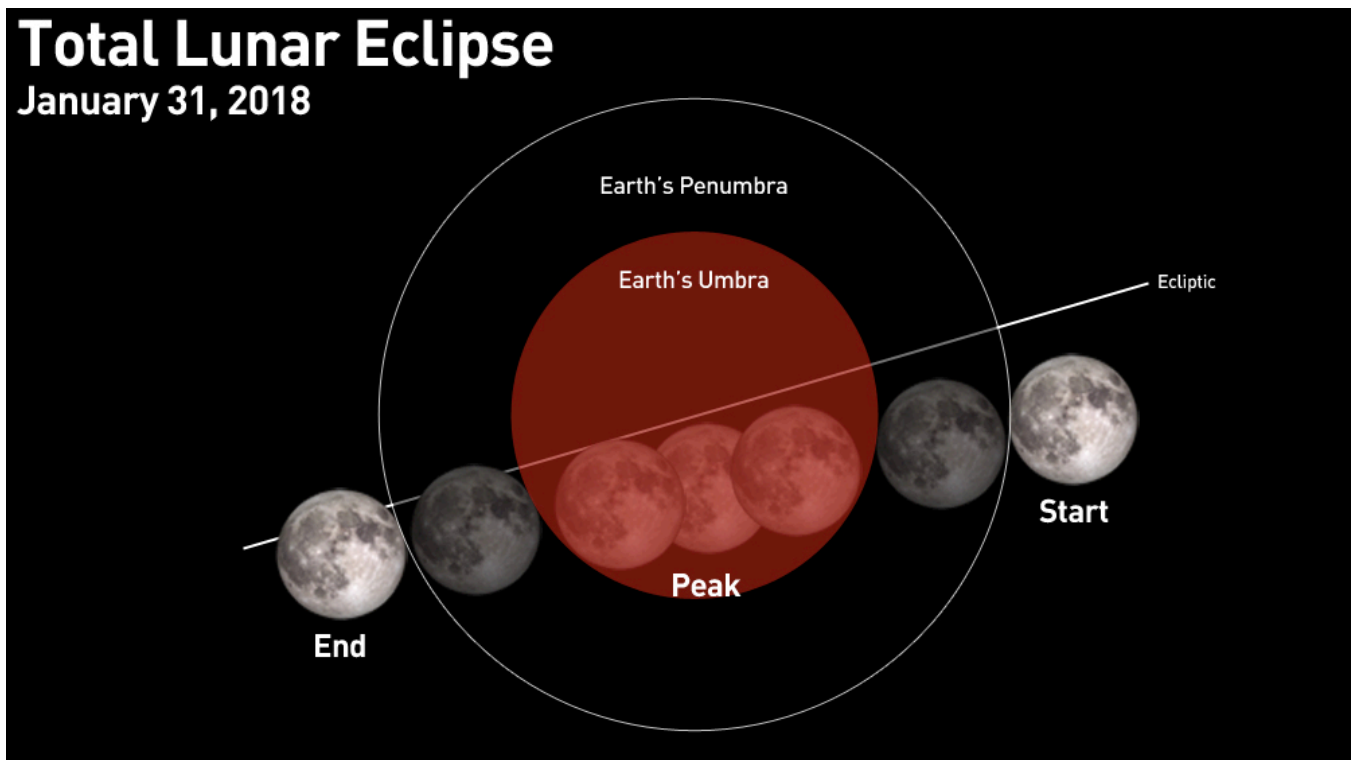

# Total Lunar Eclipse

January 31, 2018

Be sure to watch the upcoming total lunar eclipse!

The eclipse begins at 4:47 AM and ends at 8:11 AM.

The best part of the eclipse, when the Moon appears red, will occur between 5:51 AM to 7:08 AM.

**Keep Looking Up!**

**ASTRODOME**